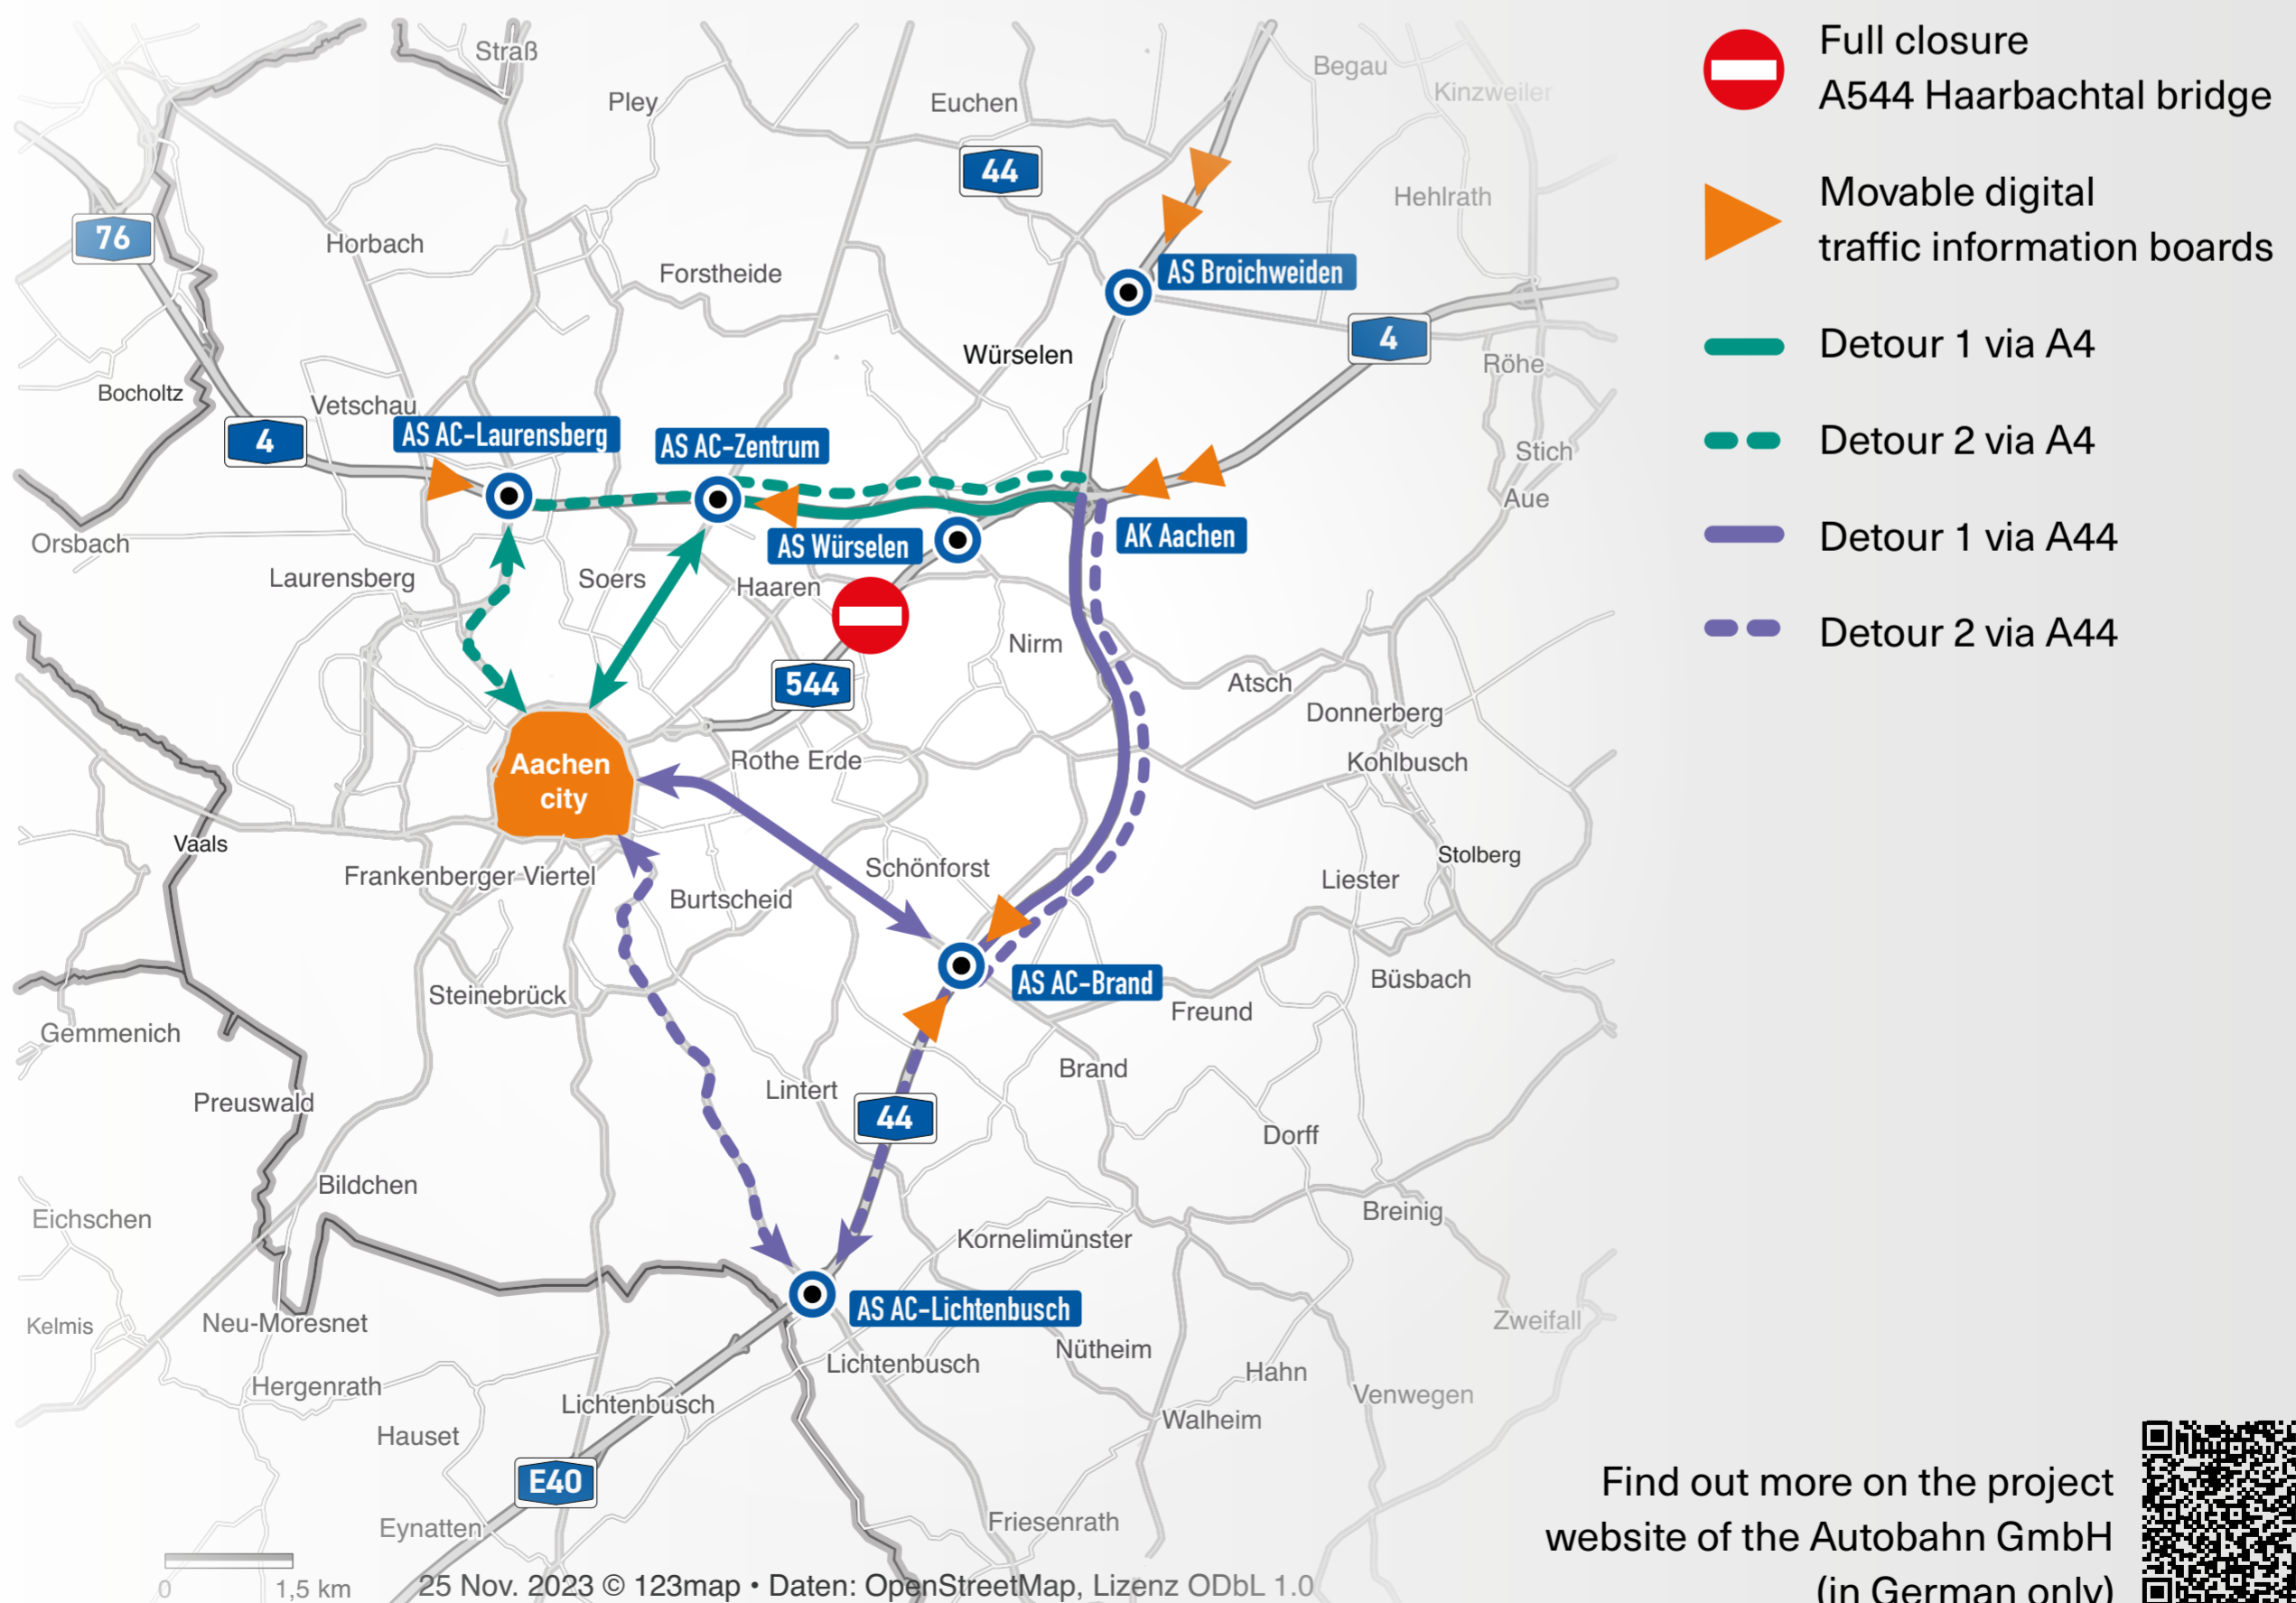

**A544**
**CLOSURE & NEW CONSTRUCTION**
**HAARBACHTAL BRIDGE**

## Detour routes to Aachen

The A544 motorway is closed from the exit (AS) Würselen. Detour routes will take you to Aachen via the A44 and A4.

On the A44, please use the exit Aachen-Brand or Aachen-Lichtenbusch and on the A4 take the Aachen-Zentrum or Aachen-Laurensberg exit.

Please follow the guidance on the digital traffic information boards in front of the Aachen interchange and along the detour routes on the A44 and A4. The boards show the fastest route to Aachen city centre.